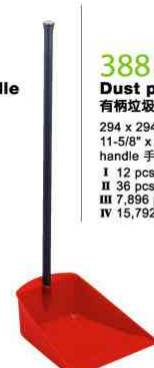

447
Plastic portable garbage bag holder
塑膠輕便組合垃圾桶
Extended size 伸展尺寸：
370 x 294 x H.670
14-1/2" x 11-1/2" x H.26-3/8"
Folded size 摺合尺寸：
370 x 294 x H.60
14-1/2" x 11-1/2" x H.2-3/8"
I 6 pcs / 1,510 (0.042)
II 12 pcs / 3,364 (0.094)
III 4,170 pcs / 3,744 pcs
IV 8,340 pcs / 7,488 pcs

381
Brush & dust pan
小型掃把及垃圾簕
211 x 182 x H.32mm
8-1/4" x 7-1/8" x H.1-1/4"
I 12 pcs / 0,625 (0.018)
II 48 pcs / 2,821 (0.079)
III 20,136 pcs / 17,856 pcs
IV 40,272 pcs / 35,712 pcs

377
Dust pan (Shovel shape)
垃圾簕
210 x 256 x H.63mm
8-1/4" x 10-1/8" x H.2-1/8"
handle 手柄：104mm / 4-1/8"
I 24 pcs / 0,973 (0.027)
II 96 pcs / 4,316 (0.121)
III 25,896 pcs / 23,328 pcs
IV 51,792 pcs / 46,656 pcs

385
Dust pan
垃圾簕
243 x 226 x H.143mm
9-5/8" x 8-7/8" x H.5-5/8"
I 24 pcs / 1,154 (0.032)
II 72 pcs / 3,770 (0.106)
III 21,816 pcs / 20,016 pcs
IV 43,632 pcs / 40,032 pcs

386
Dust pan
垃圾簕
280 x 253 x H.163mm
11" x 10" x H.6-3/8"
I 24 pcs / 1,672 (0.047)
II 48 pcs / 3,658 (0.102)
III 15,072 pcs / 13,776 pcs
IV 30,144 pcs / 27,552 pcs

384 (S/小)
Dust pan with handle
有柄垃圾簕
273 x 253 x H.120mm
10-3/4" x 10" x H.4-3/4"
handle 手柄：711mm / 28"
I 12 pcs / 1,385 (0.039)
II 36 pcs / 4,565 (0.128)
III 9,096 pcs / 8,280 pcs
IV 18,192 pcs / 16,560 pcs