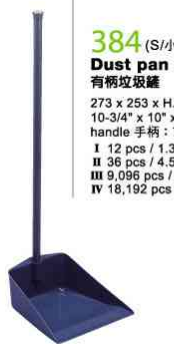

447
Plastic portable garbage bag holder
塑膠輕便組合垃圾桶
Extended size 伸展尺寸：
370 x 294 x H.670
14-1/2" x 11-1/2" x H.26-3/8"
Folded size 摺合尺寸：
370 x 294 x H.60
14-1/2" x 11-1/2" x H.2-3/8"
I 6 pcs / 1,510 (0.042)
II 12 pcs / 3,364 (0.094)
III 4,170 pcs / 3,744 pcs
IV 8,340 pcs / 7,488 pcs

381
Brush & dust pan
小型掃把及垃圾簕
211 x 182 x H.32mm
8-1/4" x 7-1/8" x H.1-1/4"
I 12 pcs / 0,625 (0.018)
II 48 pcs / 2,821 (0.079)
III 20,136 pcs / 17,856 pcs
IV 40,272 pcs / 35,712 pcs

377
Dust pan (Shovel shape)
垃圾簕
210 x 256 x H.63mm
8-1/4" x 10-1/8" x H.2-1/8"
handle 手柄：104mm / 4-1/8"
I 24 pcs / 0,973 (0.027)
II 96 pcs / 4,316 (0.121)
III 25,896 pcs / 23,328 pcs
IV 51,792 pcs / 46,656 pcs

385
Dust pan
垃圾簕
243 x 226 x H.143mm
9-5/8" x 8-7/8" x H.5-5/8"
I 24 pcs / 1,154 (0.032)
II 72 pcs / 3,770 (0.106)
III 21,816 pcs / 20,016 pcs
IV 43,632 pcs / 40,032 pcs

386
Dust pan
垃圾簕
280 x 253 x H.163mm
11" x 10" x H.6-3/8"
I 24 pcs / 1,672 (0.047)
II 48 pcs / 3,658 (0.102)
III 15,072 pcs / 13,776 pcs
IV 30,144 pcs / 27,552 pcs