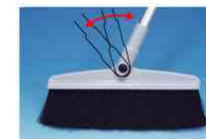

- Has larger than average dust pan capacity
垃圾簕體積較大可容納更多垃圾。
- Specially designed edge for better dust collection
緊貼地面的設計，更易於掃起垃圾。

- Snap fit handle holds brush and dust pan together
子母式手柄，可以把垃圾簕及掃把扣起。

- Swirl head feature makes cleaning easy at any angle
有旋轉刷頭，可清潔任何角度