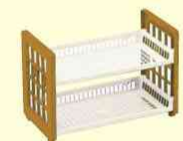

household products

家庭用品系列

adjustable storage shelves

372
Adjustable storage shelves
伸縮儲物架
466~750 x 281 x H.389mm
18-3/8"~29-1/2" x 11-1/8" x H.15-1/4"
I 6 pcs / 2,184 (0.061)
II 12 pcs / 4,813 (0.135)
III 2,880 pcs / 2,616 pcs
IV 5,760 pcs / 5,232 pcs

369
Interior rack
雙層架
355 x 185 x H.245mm
14" x 7-1/4" x H.9-5/8"
I 12 pcs / 1,992 (0.056)
II 24 pcs / 4,322 (0.121)
III 6,312 pcs / 5,808 pcs
IV 12,624 pcs / 11,616 pcs

710
Storage shelf
書架
597 x 163 x H.286mm
23-1/2" x 6-3/8" x H.11-1/4"
I 2 pcs / 1,691 (0.047)
II 4 pcs / 2,860 (0.080)
III 1,240 pcs / 1,468 pcs
IV 2,480 pcs / 2,936 pcs

371
X-tra shelf
多用塗層架
434 x 257 x H.278mm
17-1/8" x 10-1/8" x H.11"
I 12 pcs / 2,018 (0.057)
II 24 pcs / 4,354 (0.122)
III 6,240 pcs / 5,784 pcs
IV 12,480 pcs / 11,568 pcs

378
X-tra shelf
多用塗層架
435 x 148 x H.175mm
17-1/8" x 5-3/4" x H.6-7/8"
I 24 pcs / 1,940 (0.054)
II 48 pcs / 4,250 (0.119)
III 12,984 pcs / 11,856 pcs
IV 25,968 pcs / 23,712 pcs