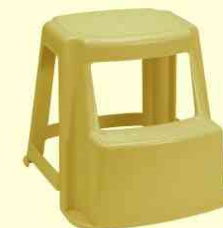

346

Stepping stool 踏腳凳

- With non-slip rubber rings. 防滑橡膠腳圈。
- Maximum support weight 負重量:
  250lb磅/113kg 千克

342

Stool (Rectangular) 長方型凳

343

Stool (Rectangular) 長方型凳

300 x 205 x H.165mm
11-3/4" x 8" x H.6-1/2"
I 6 pcs / 1,305 (0.037)
II 18 pcs / 4,227 (0.118)
III 4,824 pcs / 4,464 pcs
IV 9,648 pcs / 8,928 pcs