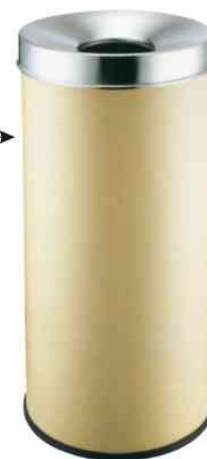

烤漆平盖
Body: Powder coated
Cover: s.s

A35-N 澳式平盖果皮箱
DUSTBIN
Size:(\varnothing)380mm x (H)730mm

砂光凹盖
Brushed s.s

砂钢
A35-K 港式直投式果皮箱
DUSTBIN
Size:(\varnothing)380mm x (H)730mm

烤漆
Body: Powder coated
Cover: s.s

A35-G 澳式带翻盖果皮箱
DUSTBIN
Size:(\varnothing)380mm x (H)730mm

砂光
Brushed s.s

黑色

A35-L 圆形垃圾桶
DUSTBIN
Size:(\varnothing)350mm x (H)730mm

杏色

A35-I 皮革翻盖果皮箱
DUSTBIN
Size:(\varnothing)380mm x (H)730mm

砂钢

A35-L 圆形垃圾桶
DUSTBIN
Size:(\varnothing)350mm x (H)730mm

砂钢翻盖