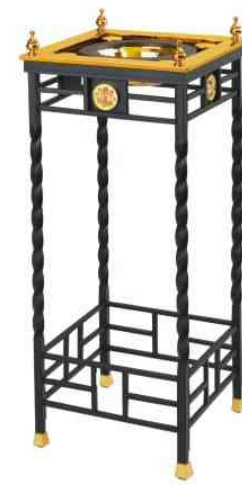

A22 黑铁花果皮箱  
DUSTBIN  
Size:(L)320mm × (W)320mm × (H)700mm

A25-C 黑铁花果皮箱  
DUSTBIN  
Size:(L)315mm × (W)315mm × (H)790mm

A25-A 黑铁花座地烟灰盅  
ASHURN  
Size:(L)330mm × (W)330mm × (H)830mm

A23-C 扭纹铁花座地烟灰盅  
ASHURN  
Size:(L)330mm × (W)330mm × (H)830mm

A23-A 扭纹铁花座地烟灰盅  
ASHURN  
Size:(L)330mm × (W)330mm × (H)830mm

A23-B 黑金钢烟灰盅  
DUSTBIN  
Size:(∅)330mm × (H)750mm

A25-B 黑铁花座地烟灰盅  
ASHURN  
Size:(L)235mm × (W)235mm × (H)750mm

A35-F101 垃圾桶  
DUSTBIN  
Size:(∅)250mm × (H)610mm

A35-F102 垃圾桶  
DUSTBIN  
Size:(∅)250mm × (H)610mm

A35-F103 垃圾桶  
DUSTBIN  
Size:(∅)250mm × (H)610mm

A35-F104 垃圾桶  
DUSTBIN  
Size:(∅)250mm × (H)610mm

A35-F105 垃圾桶  
DUSTBIN  
Size:(∅)250mm × (H)610mm