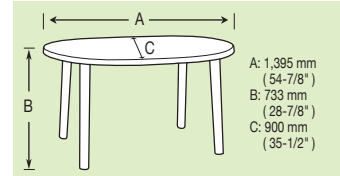

Bar code no. 489 1729 01299 5

1181

Resin Square Table

Size: 542 x 605 x 495 (mm)
21-3/8 x 23-7/8 x 19-1/2 (inch)

12 pcs / 14.96 cuft
40 ft / 1,644 pcs

Packed in loose pack

Bar code no. 489 1729 01181 3

• 2 different size of solts is available

1182

Round Table

Size: Ø 905 x 735 (mm)
Ø 35-5/8 x 28-7/8 (inch)

1 set / 4.1 cuft
40 ft / 500 set

Packed in carton pack

Bar code no. 489 1729 01182 0

1183

Oval Table

Size: 1,395 x 900 x 733 (mm)
54-7/8 x 35-1/2 x 28-7/8 (inch)

1 set / 4.8 cuft
40 ft / 427 set

Packed in carton pack

Bar code no. 489 1729 01183 7

1197

**Rectangular Table
(To Match Up with 1191)**

Size: 727 x 570 x 396 (mm)
28-1/2 x 22-1/2 x 15-1/2 (inch)

2 set / 2.41 cuft
40 ft / 1,700 set

Packed in poly bag

Bar code no. 489 1729 01197 4

1198

Rectangular Table

Size: 1,100 x 580 x 720 (mm)
43-3/8 x 22-7/8 x 28-3/8 (inch)

1 set / 2.99 cuft
40 ft / 685 set

Packed in carton pack