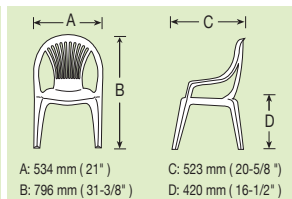

1182

Round Table

Size: Ø 905 x 735 (mm)
Ø 35-5/8 x 28-7/8 (inch)

1 set / 4.1 cuft
40 ft / 500 set

Packed in carton pack

Bar code no. 489 1729 01182 0

1183

Oval Table

Size: 1,395 x 900 x 733 (mm)
54-7/8 x 35-1/2 x 28-7/8 (inch)

1 set / 4.8 cuft
40 ft / 427 set

Packed in carton pack

Bar code no. 489 1729 01183 7

1197

**Rectangular Table
(To Match Up with 1191)**

Size: 727 x 570 x 396 (mm)
28-1/2 x 22-1/2 x 15-1/2 (inch)

2 set / 2.41 cuft
40 ft / 1,700 set

Packed in poly bag

Bar code no. 489 1729 01197 4

1198

Rectangular Table

Size: 1,100 x 580 x 720 (mm)
43-3/8 x 22-7/8 x 28-3/8 (inch)

1 set / 2.99 cuft
40 ft / 685 set

Packed in carton pack

Bar code no. 489 1729 01198 1

1199

Rectangular Table

Size: 1,375 x 850 x 720 (mm)
54-1/8 x 33-1/2 x 28-3/8 (inch)

1 set / 3.60 cuft
40 ft / 569 set

Packed in carton pack

Bar code no. 489 1729 01199 8

1184