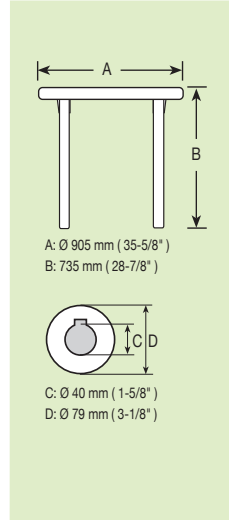

Bar code no. 489 1729 01299 5

1181

Resin Square Table

Size: 542 x 605 x 495 (mm)
21-3/8 x 23-7/8 x 19-1/2 (inch)

12 pcs / 14.96 cuft
40 ft / 1,644 pcs

Packed in loose pack

Bar code no. 489 1729 01181 3

• 2 different size of solts is available

1182

Round Table

Size: Ø 905 x 735 (mm)
Ø 35-5/8 x 28-7/8 (inch)

1 set / 4.1 cuft
40 ft / 500 set

Packed in carton pack

Bar code no. 489 1729 01182 0

1183

Oval Table

Size: 1,395 x 900 x 733 (mm)
54-7/8 x 35-1/2 x 28-7/8 (inch)

1 set / 4.8 cuft
40 ft / 427 set

Packed in carton pack

Bar code no. 489 1729 01183 7

1197

**Rectangular Table
(To Match Up with 1191)**

Size: 727 x 570 x 396 (mm)
28-1/2 x 22-1/2 x 15-1/2 (inch)

2 set / 2.41 cuft
40 ft / 1,700 set

Packed in poly bag

Bar code no. 489 1729 01197 4

1198

Rectangular Table

Size: 1,100 x 580 x 720 (mm)
43-3/8 x 22-7/8 x 28-3/8 (inch)

1 set / 2.99 cuft
40 ft / 685 set

Packed in carton pack