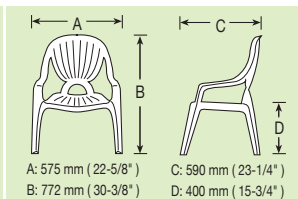

1182

Round Table

Size: Ø 905 x 735 (mm)
Ø 35-5/8 x 28-7/8 (inch)

1 set / 4.1 cuft
40 ft / 500 set

Packed in carton pack

Bar code no. 489 1729 01182 0

1183

Oval Table

Size: 1,395 x 900 x 733 (mm)
54-7/8 x 35-1/2 x 28-7/8 (inch)

1 set / 4.8 cuft
40 ft / 427 set

Packed in carton pack

Bar code no. 489 1729 01183 7

1197

**Rectangular Table
(To Match Up with 1191)**

Size: 727 x 570 x 396 (mm)
28-1/2 x 22-1/2 x 15-1/2 (inch)

2 set / 2.41 cuft
40 ft / 1,700 set

Packed in poly bag

Bar code no. 489 1729 01197 4

1198

Rectangular Table

Size: 1,100 x 580 x 720 (mm)
43-3/8 x 22-7/8 x 28-3/8 (inch)

1 set / 2.99 cuft
40 ft / 685 set

Packed in carton pack

Bar code no. 489 1729 01198 1

1199

Rectangular Table

Size: 1,375 x 850 x 720 (mm)
54-1/8 x 33-1/2 x 28-3/8 (inch)

1 set / 3.60 cuft
40 ft / 569 set

Packed in carton pack

Bar code no. 489 1729 01199 8

1184