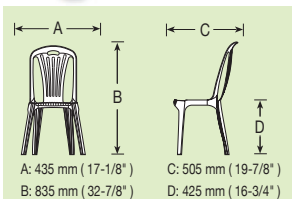

1182

Round Table

Size: Ø 905 x 735 (mm)
Ø 35-5/8 x 28-7/8 (inch)

1 set / 4.1 cuft
40 ft / 500 set

Packed in carton pack

Bar code no. 489 1729 01182 0

1183

Oval Table

Size: 1,395 x 900 x 733 (mm)
54-7/8 x 35-1/2 x 28-7/8 (inch)

1 set / 4.8 cuft
40 ft / 427 set

Packed in carton pack

Bar code no. 489 1729 01183 7

1197

**Rectangular Table
(To Match Up with 1191)**

Size: 727 x 570 x 396 (mm)
28-1/2 x 22-1/2 x 15-1/2 (inch)

2 set / 2.41 cuft
40 ft / 1,700 set

Packed in poly bag

Bar code no. 489 1729 01197 4

1198

Rectangular Table

Size: 1,100 x 580 x 720 (mm)
43-3/8 x 22-7/8 x 28-3/8 (inch)

1 set / 2.99 cuft
40 ft / 685 set

Packed in carton pack

Bar code no. 489 1729 01198 1

1199

Rectangular Table

Size: 1,375 x 850 x 720 (mm)
54-1/8 x 33-1/2 x 28-3/8 (inch)

1 set / 3.60 cuft
40 ft / 569 set

Packed in carton pack

Bar code no. 489 1729 01199 8

1184