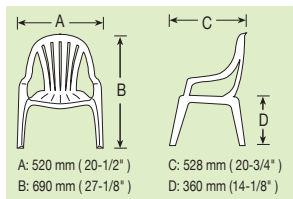

1182

Round Table

Size: Ø 905 x 735 (mm)
Ø 35-5/8 x 28-7/8 (inch)

1 set / 4.1 cuft
40 ft / 500 set

Packed in carton pack

Bar code no. 489 1729 01182 0

1183

Oval Table

Size: 1,395 x 900 x 733 (mm)
54-7/8 x 35-1/2 x 28-7/8 (inch)

1 set / 4.8 cuft
40 ft / 427 set

Packed in carton pack

Bar code no. 489 1729 01183 7

1197

**Rectangular Table
(To Match Up with 1191)**

Size: 727 x 570 x 396 (mm)
28-1/2 x 22-1/2 x 15-1/2 (inch)

2 set / 2.41 cuft
40 ft / 1,700 set

Packed in poly bag

Bar code no. 489 1729 01197 4

1198

Rectangular Table

Size: 1,100 x 580 x 720 (mm)
43-3/8 x 22-7/8 x 28-3/8 (inch)

1 set / 2.99 cuft
40 ft / 685 set

Packed in carton pack

Bar code no. 489 1729 01198 1

1199

Rectangular Table

Size: 1,375 x 850 x 720 (mm)
54-1/8 x 33-1/2 x 28-3/8 (inch)

1 set / 3.60 cuft
40 ft / 569 set

Packed in carton pack

Bar code no. 489 1729 01199 8

1184