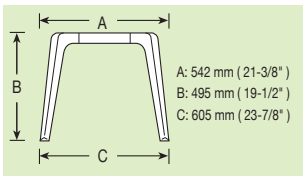

1181

Resin Square Table

Size: 542 x 605 x 495 (mm)
21-3/8 x 23-7/8 x 19-1/2 (inch)

12 pcs / 14.96 cuft
40 ft / 1,644 pcs

Packed in loose pack

Bar code no. 489 1729 01181 3