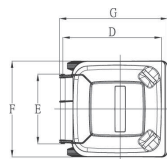

GEO 120P
GEO Recycle Bin (For Paper)
 Size: 550 x 470 x 995 (mm)
 21-5/8 x 18-1/2 x 39-1/8 (inch)
 Vol.: 120 L
 6 pcs / 16.95 cuft
 40 ft / 720 pcs
Packed in loose pack
 Bar code no. 489 1729 81206 9

GEO 120E
Step-on GEO Garbage
 Size: 577 x 470 x 930 (mm)
 22-3/4 x 18-1/2 x 36-5/8 (inch)
 Vol.: 120 L
 6 sets / 18.60 cuft
 40 ft / 654 sets
Packed in loose pack
 Bar code no. 489 1729 81201 4

240
L

GEO 240

GEO Garbage

Size: 760 x 590 x 1,065 (mm)
30 x 23-1/4 x 42 (inch)

Vol.: 240 L
3 pcs / 18.65 cuft
40 ft / 327 pcs

Packed in loose pack

Bar code no. 489 1729 82400 0

240
L

GEO 240E

Step-on GEO Garbage

Size: 760 x 615 x 1,065 (mm)
30 x 24-1/4 x 42 (inch)

Vol.: 240 L
3 pcs / 18.7 cuft
40 ft / 327 pcs

Packed in loose pack

Bar code no. 489 1729 82401 7

660
L

GEO 660

GEO Garbage

Size: 1,400 x 790 x 1,240 (mm)
55-1/8 x 31-1/8 x 48-3/4 (inch)

Vol.: 660 L
3 pcs / 69.44 cuft
40 ft / 87 pcs

Packed in loose pack

Bar code no. 489 1729 86600 0

2 Wheel

4 Wheel

(mm)