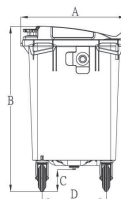

GEO 240E

Step-on GEO Garbage

Size: 760 x 615 x 1,065 (mm)
30 x 24-1/4 x 42 (inch)

Vol.: 240 L
3 pcs / 18.7 cuft
40 ft / 327 pcs

Packed in loose pack

Bar code no. 489 1729 82401 7

660
L

GEO 660

GEO Garbage

Size: 1,400 x 790 x 1,240 (mm)
55-1/8 x 31-1/8 x 48-3/4 (inch)

Vol.: 660 L
3 pcs / 69.44 cuft
40 ft / 87 pcs

Packed in loose pack

Bar code no. 489 1729 86600 0

2 Wheel

4 Wheel

(mm)