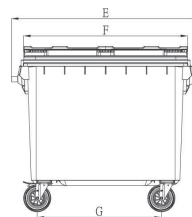

GEO Garbage

Size: 1,400 x 790 x 1,240 (mm)
55-1/8 x 31-1/8 x 48-3/4 (inch)

Vol.: 660 L
3 pcs / 69.44 cuft
40 ft / 87 pcs

Packed in loose pack

Bar code no. 489 1729 86600 0

2 Wheel

4 Wheel

(mm)