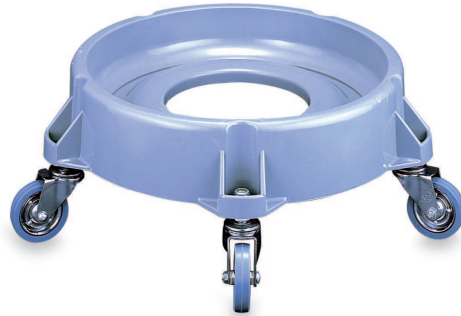

126
L

2235

Round Pail

Size for body only:
Ø 573 x 700 (mm)
Ø 22-1/2 x 27-1/2 (inch)
Vol.: 126 L
12 pcs / 16.35 cuft
40 ft / 1,500 pcs

Packed in loose pack

Bar code no. 489 1729 02235 2

2235 / 2235-1

Round Pail w / Lid

Size with handle and cover:
Ø 583 x 730 (mm)
Ø 23 x 28-3/4 (inch)
Vol.: 126 L
12 sets / 18.07 cuft
40 ft / 1,356 sets

Packed in loose pack

Bar code no. 489 1729 22352 0

126-R

Trolley

(For Geo126, 2235)

Outer-dimension: 550 (mm)
Inner-dimension: 461 (mm)
Height: 201 (mm)
3 sets / 5 cuft
40 ft / 1,074 sets

Packed in bulk pack

Bar code no. 489 1729 10126 2