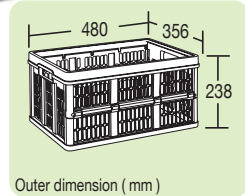

12 pcs / 13.88 cuft
40 ft / 1,776 pcs

Packed in bulk pack

Bar code no. 489 1729 20700 1

20 L

C-8

Rectangular Container

Inner-dimension
Size: 530 x 342 x 120 (mm)
20-7/8 x 13-1/2 x 4-3/4 (inch)
Outer-dimension
Size: 566 x 379 x 131 (mm)
22-1/4 x 15 x 5-1/4 (inch)

12 pcs / 11.81 cuft
40 ft / 2,076 pcs

Packed in bulk pack

Bar code no. 489 1729 20800 8

31 L

C-9

Foldable Container

Size: 480 x 356 x 238 (mm)
18-7/8 x 14 x 9-3/8 (inch)

12 pcs / 3.9 cuft
40 ft / 6,300 pcs

Packed in polybag

Bar code no. 489 1729 00290 3

43 L

C-10

Foldable Container

Size: 538 x 378 x 270 (mm)
21-3/16 x 14-7/8 x 10-5/8 (inch)

12 pcs / 5.06 cuft
40 ft / 4,860 pcs

Packed in polybag

Bar code no. 489 1729 20010 1

10
L

C-12
Rectangular Container

Inner-dimension
Size: 532 x 347 x 60 (mm)
21 x 13-5/8 x 2-3/8 (inch)
Outer-dimension
Size: 572 x 386 x 72 (mm)
22-1/2 x 15-1/4 x 2-7/8 (inch)
6 pcs / 3.16 cuft
40 ft / 3,888 pcs
Packed in bulk pack
Bar code no. 489 1729 20012 5