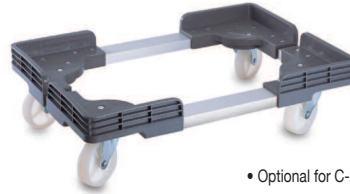

1-R Trolley
Inter-dimension
Size: 485 x 356 x 125 (mm)
19-1/8 x 14 x 4-7/8 (inch)
Outer-dimension
Size: 508 x 379 x 160 (mm)
20 x 14-7/8 x 6-1/4 (inch)

• Optional for C-1

4 sets / 3.96 cuft
40 ft / 2,068 sets
Packed in bulk pack
Bar code no. 489 1729 10001 2