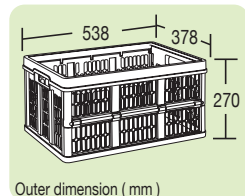

12 pcs / 13.88 cuft
40 ft / 1,776 pcs

Packed in bulk pack

Bar code no. 489 1729 20700 1

20 L

C-8

Rectangular Container

Inner-dimension
Size: 530 x 342 x 120 (mm)
20-7/8 x 13-1/2 x 4-3/4 (inch)
Outer-dimension
Size: 566 x 379 x 131 (mm)
22-1/4 x 15 x 5-1/4 (inch)

Packed in polybag

Bar code no. 489 1729 00290 3

43 L

C-10

Foldable Container

Size: 538 x 378 x 270 (mm)
21-3/16 x 14-7/8 x 10-5/8 (inch)

12 pcs / 5.06 cuft
40 ft / 4,860 pcs

Packed in polybag

Bar code no. 489 1729 20010 1

10
L

C-12
Rectangular Container

Inner-dimension
Size: 532 x 347 x 60 (mm)
21 x 13-5/8 x 2-3/8 (inch)
Outer-dimension
Size: 572 x 386 x 72 (mm)
22-1/2 x 15-1/4 x 2-7/8 (inch)
6 pcs / 3.16 cuft
40 ft / 3,888 pcs
Packed in bulk pack
Bar code no. 489 1729 20012 5

16
L

C-13
Rectangular Container

Inner-dimension
Size: 532 x 347 x 93 (mm)
20-7/8 x 13-5/8 x 3-5/8 (inch)
Outer-dimension
Size: 570 x 386 x 105 (mm)
22-1/2 x 15-1/4 x 4-1/8 (inch)
6 pcs / 4.87 cuft
40 ft / 2,520 pcs
Packed in bulk pack
Bar code no. 489 1729 20013 2