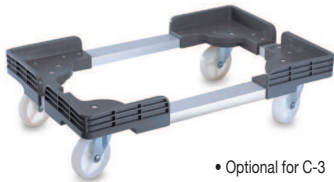

Customize measurements
are welcome

1-R Trolley
Inter-dimension
Size: 485 x 356 x 125 (mm)
19-1/8 x 14 x 4-7/8 (inch)
Outer-dimension
Size: 508 x 379 x 160 (mm)
20 x 14-7/8 x 6-1/4 (inch)

• Optional for C-1

4 sets / 3.96 cuft
40 ft / 2,068 sets
Packed in bulk pack
Bar code no. 489 1729 10001 2

2-R Trolley
Inter-dimension
Size: 545 x 356 x 125 (mm)
21-1/2 x 14 x 4-7/8 (inch)
Outer-dimension
Size: 568 x 379 x 160 (mm)
22-3/8 x 14-7/8 x 6-1/4 (inch)

• Optional for C-2

4 sets / 4.42 cuft
40 ft / 1,852 sets
Packed in bulk pack
Bar code no. 489 1729 10002 9

3-R Trolley
Inter-dimension
Size: 595 x 383 x 125 (mm)
23-3/8 x 15-1/8 x 4-7/8 (inch)
Outer-dimension
Size: 618 x 406 x 160 (mm)
24-3/8 x 16 x 6-1/4 (inch)

• Optional for C-3

4 sets / 5.13 cuft
40 ft / 1,596 sets
Packed in bulk pack
Bar code no. 489 1729 10003 6

4-R Trolley
Inter-dimension
Size: 540 x 423 x 125 (mm)
21-1/4 x 16-5/8 x 4-7/8 (inch)
Outer-dimension
Size: 563 x 446 x 160 (mm)
22-1/8 x 17-5/8 x 6-1/4 (inch)

• Optional for C-4, C-5

4 sets / 5.13 cuft
40 ft / 1,596 sets
Packed in bulk pack
Bar code no. 489 1729 10004 3

7-R Trolley
Inter-dimension
Size: 577 x 357 x 125 (mm)
22-3/4 x 14 x 4-7/8 (inch)
Outer-dimension
Size: 600 x 380 x 160 (mm)
23-5/8 x 15 x 6-1/4 (inch)

• Optional for C-7

4 sets / 4.67 cuft
40 ft / 1,752 sets
Packed in bulk pack
Bar code no. 489 1729 10007 4

12-R Trolley
Inter-dimension
Size: 560 x 375 x 125 (mm)
22 x 14-3/4 x 4-7/8 (inch)
Outer-dimension
Size: 583 x 398 x 160 (mm)
23 x 15-5/8 x 6-1/4 (inch)

• Optional for C-12, C-13, C-14

4 sets / 4.73 cuft
40 ft / 1,732 sets
Packed in bulk pack
Bar code no. 489 1729 10120 0

• R Series

• Optional for C-15

15-R Trolley
Inter-dimension
Size: 555 x 495 x 125 (mm)
21-7/8 x 19-1/2 x 4-7/8 (inch)
Outer-dimension
Size: 578 x 518 x 160 (mm)
22-3/4 x 20-3/8 x 6-1/4 (inch)