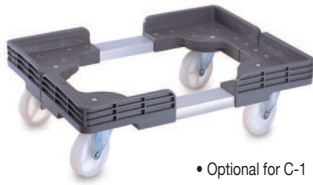

1-R Trolley
Inter-dimension
Size: 485 x 356 x 125 (mm)
19-1/8 x 14 x 4-7/8 (inch)
Outer-dimension
Size: 508 x 379 x 160 (mm)
20 x 14-7/8 x 6-1/4 (inch)

• Optional for C-1

4 sets / 3.96 cuft
40 ft / 2,068 sets
Packed in bulk pack
Bar code no. 489 1729 10001 2