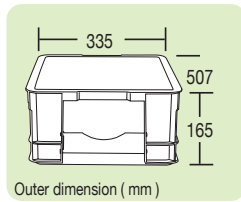

C-1
Rectangular Container

Inner-dimension
Size: 442 x 295 x 158 (mm)
17-3/8 x 11-5/8 x 6-1/4 (inch)
Outer-dimension
Size: 507 x 335 x 165 (mm)
20 x 13-1/8 x 6-1/2 (inch)

6 pcs / 5.91 cuft
40 ft / 2,082 pcs

Packed in loose pack

Bar code no. 489 1729 20100 9

C-2
Rectangular Container

Inner-dimension
Size: 488 x 348 x 205 (mm)
19-1/4 x 13-3/4 x 8-1/8 (inch)
Outer-dimension
Size: 580 x 376 x 210 (mm)
22-7/8 x 14-3/4 x 8-1/4 (inch)

12 pcs / 5.69 cuft
40 ft / 4,320 pcs

Packed in loose pack

Bar code no. 489 1729 20200 6

C-3
Rectangular Container

Inner-dimension
Size: 545 x 397 x 312 (mm)
21-1/2 x 15-5/8 x 12-3/8 (inch)
Outer-dimension
Size: 650 x 432 x 317 (mm)
25-5/8 x 17 x 12-1/2 (inch)

12 pcs / 10.25 cuft
40 ft / 2,400 pcs

Packed in loose pack

Bar code no. 489 1729 20300 3

C-4
Rectangular Container

Inner-dimension
Size: 505 x 385 x 237 (mm)
19-7/8 x 15-1/8 x 9-3/8 (inch)
Outer-dimension
Size: 556 x 420 x 245 (mm)
21-7/8 x 16-1/2 x 9-5/8 (inch)
12 pcs / 22.8 cuft
40 ft / 1,080 pcs
Packed in loose pack
Bar code no. 489 1729 20400 0