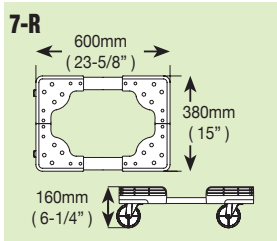

Inter-dimension
Size: 555 x 495 x 125 (mm)
21-7/8 x 19-1/2 x 4-7/8 (inch)
Outer-dimension
Size: 578 x 518 x 160 (mm)
22-3/4 x 20-3/8 x 6-1/4 (inch)
4 sets / 6.08 cuft
40 ft / 1,348 sets
Packed in bulk pack
Bar code no. 489 1729 10015 9

3-R Trolley
Inter-dimension
Size: 595 x 383 x 125 (mm)
23-3/8 x 15-1/8 x 4-7/8 (inch)
Outer-dimension
Size: 618 x 406 x 160 (mm)
24-3/8 x 16 x 6-1/4 (inch)

• Optional for C-3

4 sets / 5.13 cuft
40 ft / 1,596 sets
Packed in bulk pack
Bar code no. 489 1729 10003 6

4-R Trolley
Inter-dimension
Size: 540 x 423 x 125 (mm)
21-1/4 x 16-5/8 x 4-7/8 (inch)
Outer-dimension
Size: 563 x 446 x 160 (mm)
22-1/8 x 17-5/8 x 6-1/4 (inch)

• Optional for C-4, C-5

4 sets / 5.13 cuft
40 ft / 1,596 sets
Packed in bulk pack
Bar code no. 489 1729 10004 3

7-R Trolley
Inter-dimension
Size: 577 x 357 x 125 (mm)
22-3/4 x 14 x 4-7/8 (inch)
Outer-dimension
Size: 600 x 380 x 160 (mm)
23-5/8 x 15 x 6-1/4 (inch)

• Optional for C-7

4 sets / 4.67 cuft
40 ft / 1,752 sets
Packed in bulk pack
Bar code no. 489 1729 10007 4