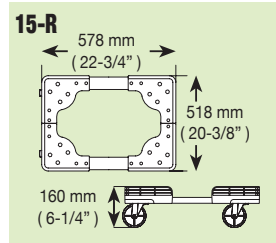

• Optional for C-15

15-R
Trolley

Inter-dimension
Size: 555 x 495 x 125 (mm)
21-7/8 x 19-1/2 x 4-7/8 (inch)
Outer-dimension
Size: 578 x 518 x 160 (mm)
22-3/4 x 20-3/8 x 6-1/4 (inch)
4 sets / 6.08 cuft
40 ft / 1,348 sets
Packed in bulk pack
Bar code no. 489 1729 10015 9