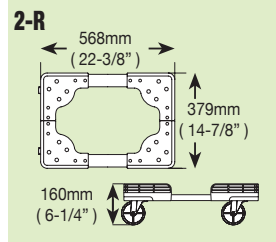

Inter-dimension
Size: 555 x 495 x 125 (mm)
21-7/8 x 19-1/2 x 4-7/8 (inch)
Outer-dimension
Size: 578 x 518 x 160 (mm)
22-3/4 x 20-3/8 x 6-1/4 (inch)
4 sets / 6.08 cuft
40 ft / 1,348 sets
Packed in bulk pack
Bar code no. 489 1729 10015 9

400
L

C-400
Rectangular Container

Size: 975 x 760 x 675 (mm)
38-3/8 x 30 x 26-1/2 (inch)

6 pcs / 29.80 cuft
40 ft / 408 pcs

Packed in loose pack

Bar code no. 489 1729 20040 8

Customize measurements
are welcome

1-R Trolley
Inter-dimension
Size: 485 x 356 x 125 (mm)
19-1/8 x 14 x 4-7/8 (inch)
Outer-dimension
Size: 508 x 379 x 160 (mm)
20 x 14-7/8 x 6-1/4 (inch)

• Optional for C-1

4 sets / 3.96 cuft
40 ft / 2,068 sets
Packed in bulk pack
Bar code no. 489 1729 10001 2

2-R Trolley
Inter-dimension
Size: 545 x 356 x 125 (mm)
21-1/2 x 14 x 4-7/8 (inch)
Outer-dimension
Size: 568 x 379 x 160 (mm)
22-3/8 x 14-7/8 x 6-1/4 (inch)

• Optional for C-2

4 sets / 4.42 cuft
40 ft / 1,852 sets
Packed in bulk pack
Bar code no. 489 1729 10002 9