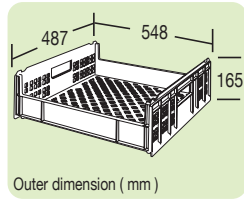

20
L

C-14
Rectangular Container

Inner-dimension
Size: 532 x 350 x 120 (mm)
21 x 13-3/4 x 4-3/4 (inch)
Outer-dimension
Size: 573 x 390 x 130 (mm)
22-1/2 x 15-3/8 x 5-1/8 (inch)
6 pcs / 5.87 cuft
40 ft / 2,094 pcs
Packed in bulk pack
Bar code no. 489 1729 20014 9

12-R
Trolley

Inter-dimension
Size: 560 x 375 x 125 (mm)
22 x 14-3/4 x 4-7/8 (inch)
Outer-dimension
Size: 583 x 398 x 160 (mm)
23 x 15-5/8 x 6-1/4 (inch)
4 sets / 4.73 cuft
40 ft / 1,732 sets
Packed in bulk pack
Bar code no. 489 1729 10120 0

• Optional for
C-6, C-8, C-12,
C-13, C-14

• Optional for
C-12, C-13 & C-14

C-12-1
Lid for C-12 C-13 & C-14

Inner-dimension
Size: 582 x 397 x 30 (mm)
22-7/8 x 15-5/8 x 1-1/8 (inch)
12 pcs / 1.78 cuft
40 ft / 13,812 pcs
Packed in bulk pack
Bar code no. 489 1729 02121 8

Inter-dimension
Size: 555 x 495 x 125 (mm)
21-7/8 x 19-1/2 x 4-7/8 (inch)
Outer-dimension
Size: 578 x 518 x 160 (mm)
22-3/4 x 20-3/8 x 6-1/4 (inch)
4 sets / 6.08 cuft
40 ft / 1,348 sets
Packed in bulk pack
Bar code no. 489 1729 10015 9