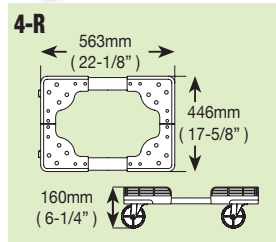

1-R Trolley
Inter-dimension
Size: 485 x 356 x 125 (mm)
19-1/8 x 14 x 4-7/8 (inch)
Outer-dimension
Size: 508 x 379 x 160 (mm)
20 x 14-7/8 x 6-1/4 (inch)

• Optional for C-1

4 sets / 3.96 cuft
40 ft / 2,068 sets
Packed in bulk pack
Bar code no. 489 1729 10001 2

2-R Trolley
Inter-dimension
Size: 545 x 356 x 125 (mm)
21-1/2 x 14 x 4-7/8 (inch)
Outer-dimension
Size: 568 x 379 x 160 (mm)
22-3/8 x 14-7/8 x 6-1/4 (inch)

• Optional for C-2

4 sets / 4.42 cuft
40 ft / 1,852 sets
Packed in bulk pack
Bar code no. 489 1729 10002 9

3-R Trolley
Inter-dimension
Size: 595 x 383 x 125 (mm)
23-3/8 x 15-1/8 x 4-7/8 (inch)
Outer-dimension
Size: 618 x 406 x 160 (mm)
24-3/8 x 16 x 6-1/4 (inch)

• Optional for C-3

4 sets / 5.13 cuft
40 ft / 1,596 sets
Packed in bulk pack
Bar code no. 489 1729 10003 6

4-R Trolley
Inter-dimension
Size: 540 x 423 x 125 (mm)
21-1/4 x 16-5/8 x 4-7/8 (inch)
Outer-dimension
Size: 563 x 446 x 160 (mm)
22-1/8 x 17-5/8 x 6-1/4 (inch)

• Optional for C-4, C-5

4 sets / 5.13 cuft
40 ft / 1,596 sets
Packed in bulk pack
Bar code no. 489 1729 10004 3