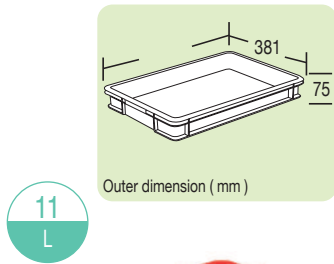

12 pcs / 5.69 cuft
40 ft / 4,320 pcs

Packed in loose pack

Bar code no. 489 1729 20200 6

C-3
Rectangular Container

Inner-dimension
Size: 545 x 397 x 312 (mm)
21-1/2 x 15-5/8 x 12-3/8 (inch)
Outer-dimension
Size: 650 x 432 x 317 (mm)
25-5/8 x 17 x 12-1/2 (inch)

12 pcs / 10.25 cuft
40 ft / 2,400 pcs

Packed in loose pack

Bar code no. 489 1729 20300 3

C-4
Rectangular Container

Inner-dimension
Size: 505 x 385 x 237 (mm)
19-7/8 x 15-1/8 x 9-3/8 (inch)
Outer-dimension
Size: 556 x 420 x 245 (mm)
21-7/8 x 16-1/2 x 9-5/8 (inch)
12 pcs / 22.8 cuft
40 ft / 1,080 pcs
Packed in loose pack
Bar code no. 489 1729 20400 0

C-5
Rectangular Container

Inner-dimension
Size: 505 x 388 x 375 (mm)
19-7/8 x 15-1/4 x 14-3/4 (inch)
Outer-dimension
Size: 555 x 423 x 380 (mm)
21-7/8 x 16-5/8 x 15 (inch)
12 pcs / 37.42 cuft
40 ft / 648 pcs
Packed in loose pack
Bar code no. 489 1729 20500 7

• Optional for C-4 & C-5

C-4-1
Lid for C-4 & C-5

Outer-dimension
Size: 564 x 428 x 22 (mm)
22-1/4 x 16-7/8 x 7/8 (inch)
24 pcs / 2.69 cuft
40 ft / 18,288 pcs
Packed in bulk pack
Bar code no. 489 1729 02041 9