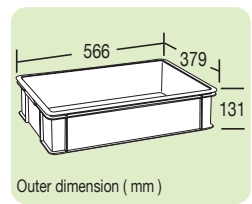

C-6

Rectangular Container

Inner-dimension:
Size: 532 x 343 x 65 (mm)
20-7/8 x 13-1/2 x 2-1/2 (inch)
Outer-dimension
Size: 570 x 381 x 75 (mm)
22-1/2 x 15 x 3 (inch)

12 pcs / 6.70 cuft
40 ft / 3,672 pcs

Packed in bulk pack

Bar code no. 489 1729 20600 4

24 L

C-7

Rectangular Container

Inner-dimension
Size: 547 x 323 x 142 (mm)
21-5/8 x 12-3/4 x 5-5/8 (inch)
Outer-dimension
Size: 590 x 358 x 155 (mm)
23-1/4 x 14-1/8 x 6-1/8 (inch)

12 pcs / 13.88 cuft
40 ft / 1,776 pcs

Packed in bulk pack

Bar code no. 489 1729 20700 1

20 L

C-8

Rectangular Container

Inner-dimension
Size: 530 x 342 x 120 (mm)
20-7/8 x 13-1/2 x 4-3/4 (inch)
Outer-dimension
Size: 566 x 379 x 131 (mm)
22-1/4 x 15 x 5-1/4 (inch)

Bar code no. 489 1729 20010 1

10
L

C-12
Rectangular Container

Inner-dimension
Size: 532 x 347 x 60 (mm)
21 x 13-5/8 x 2-3/8 (inch)
Outer-dimension
Size: 572 x 386 x 72 (mm)
22-1/2 x 15-1/4 x 2-7/8 (inch)
6 pcs / 3.16 cuft
40 ft / 3,888 pcs
Packed in bulk pack
Bar code no. 489 1729 20012 5