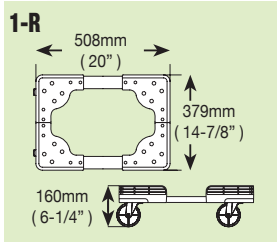

Inter-dimension
Size: 555 x 495 x 125 (mm)
21-7/8 x 19-1/2 x 4-7/8 (inch)
Outer-dimension
Size: 578 x 518 x 160 (mm)
22-3/4 x 20-3/8 x 6-1/4 (inch)
4 sets / 6.08 cuft
40 ft / 1,348 sets
Packed in bulk pack
Bar code no. 489 1729 10015 9

400
L

C-400
Rectangular Container

Size: 975 x 760 x 675 (mm)
38-3/8 x 30 x 26-1/2 (inch)

6 pcs / 29.80 cuft
40 ft / 408 pcs

Packed in loose pack

Bar code no. 489 1729 20040 8

Customize measurements
are welcome

1-R Trolley
Inter-dimension
Size: 485 x 356 x 125 (mm)
19-1/8 x 14 x 4-7/8 (inch)
Outer-dimension
Size: 508 x 379 x 160 (mm)
20 x 14-7/8 x 6-1/4 (inch)

• Optional for C-1

4 sets / 3.96 cuft
40 ft / 2,068 sets
Packed in bulk pack
Bar code no. 489 1729 10001 2

2-R Trolley
Inter-dimension
Size: 545 x 356 x 125 (mm)
21-1/2 x 14 x 4-7/8 (inch)
Outer-dimension
Size: 568 x 379 x 160 (mm)
22-3/8 x 14-7/8 x 6-1/4 (inch)

• Optional for C-2

4 sets / 4.42 cuft
40 ft / 1,852 sets
Packed in bulk pack
Bar code no. 489 1729 10002 9