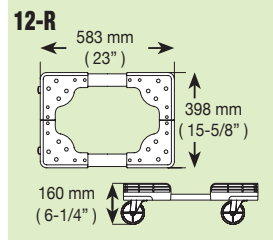

Bar code no. 489 1729 20010 1

10
L

C-12
Rectangular Container

Inner-dimension
Size: 532 x 347 x 60 (mm)
21 x 13-5/8 x 2-3/8 (inch)
Outer-dimension
Size: 572 x 386 x 72 (mm)
22-1/2 x 15-1/4 x 2-7/8 (inch)
6 pcs / 3.16 cuft
40 ft / 3,888 pcs
Packed in bulk pack
Bar code no. 489 1729 20012 5

16
L

C-13
Rectangular Container

Inner-dimension
Size: 532 x 347 x 93 (mm)
20-7/8 x 13-5/8 x 3-5/8 (inch)
Outer-dimension
Size: 570 x 386 x 105 (mm)
22-1/2 x 15-1/4 x 4-1/8 (inch)
6 pcs / 4.87 cuft
40 ft / 2,520 pcs
Packed in bulk pack
Bar code no. 489 1729 20013 2

20
L

C-14
Rectangular Container

Inner-dimension
Size: 532 x 350 x 120 (mm)
21 x 13-3/4 x 4-3/4 (inch)
Outer-dimension
Size: 573 x 390 x 130 (mm)
22-1/2 x 15-3/8 x 5-1/8 (inch)
6 pcs / 5.87 cuft
40 ft / 2,094 pcs
Packed in bulk pack
Bar code no. 489 1729 20014 9

Inter-dimension
Size: 555 x 495 x 125 (mm)
21-7/8 x 19-1/2 x 4-7/8 (inch)
Outer-dimension
Size: 578 x 518 x 160 (mm)
22-3/4 x 20-3/8 x 6-1/4 (inch)
4 sets / 6.08 cuft
40 ft / 1,348 sets
Packed in bulk pack
Bar code no. 489 1729 10015 9