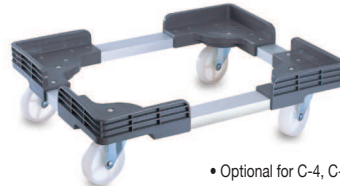

Customize measurements
are welcome

1-R Trolley
Inter-dimension
Size: 485 x 356 x 125 (mm)
19-1/8 x 14 x 4-7/8 (inch)
Outer-dimension
Size: 508 x 379 x 160 (mm)
20 x 14-7/8 x 6-1/4 (inch)

• Optional for C-1

4 sets / 3.96 cuft
40 ft / 2,068 sets
Packed in bulk pack
Bar code no. 489 1729 10001 2

2-R Trolley
Inter-dimension
Size: 545 x 356 x 125 (mm)
21-1/2 x 14 x 4-7/8 (inch)
Outer-dimension
Size: 568 x 379 x 160 (mm)
22-3/8 x 14-7/8 x 6-1/4 (inch)

• Optional for C-2

4 sets / 4.42 cuft
40 ft / 1,852 sets
Packed in bulk pack
Bar code no. 489 1729 10002 9

3-R Trolley
Inter-dimension
Size: 595 x 383 x 125 (mm)
23-3/8 x 15-1/8 x 4-7/8 (inch)
Outer-dimension
Size: 618 x 406 x 160 (mm)
24-3/8 x 16 x 6-1/4 (inch)

• Optional for C-3

4 sets / 5.13 cuft
40 ft / 1,596 sets
Packed in bulk pack
Bar code no. 489 1729 10003 6

4-R Trolley
Inter-dimension
Size: 540 x 423 x 125 (mm)
21-1/4 x 16-5/8 x 4-7/8 (inch)
Outer-dimension
Size: 563 x 446 x 160 (mm)
22-1/8 x 17-5/8 x 6-1/4 (inch)

• Optional for C-4, C-5

4 sets / 5.13 cuft
40 ft / 1,596 sets
Packed in bulk pack
Bar code no. 489 1729 10004 3

7-R Trolley
Inter-dimension
Size: 577 x 357 x 125 (mm)
22-3/4 x 14 x 4-7/8 (inch)
Outer-dimension
Size: 600 x 380 x 160 (mm)
23-5/8 x 15 x 6-1/4 (inch)

• Optional for C-7

4 sets / 4.67 cuft
40 ft / 1,752 sets
Packed in bulk pack
Bar code no. 489 1729 10007 4

12-R Trolley
Inter-dimension
Size: 560 x 375 x 125 (mm)
22 x 14-3/4 x 4-7/8 (inch)
Outer-dimension
Size: 583 x 398 x 160 (mm)
23 x 15-5/8 x 6-1/4 (inch)

• Optional for C-12, C-13, C-14

4 sets / 4.73 cuft
40 ft / 1,732 sets
Packed in bulk pack
Bar code no. 489 1729 10120 0

• R Series

• Optional for C-15

15-R Trolley
Inter-dimension
Size: 555 x 495 x 125 (mm)
21-7/8 x 19-1/2 x 4-7/8 (inch)
Outer-dimension
Size: 578 x 518 x 160 (mm)
22-3/4 x 20-3/8 x 6-1/4 (inch)