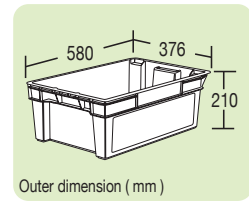

C-1
Rectangular Container

Inner-dimension
Size: 442 x 295 x 158 (mm)
17-3/8 x 11-5/8 x 6-1/4 (inch)
Outer-dimension
Size: 507 x 335 x 165 (mm)
20 x 13-1/8 x 6-1/2 (inch)

6 pcs / 5.91 cuft
40 ft / 2,082 pcs

Packed in loose pack

Bar code no. 489 1729 20100 9

C-2
Rectangular Container

Inner-dimension
Size: 488 x 348 x 205 (mm)
19-1/4 x 13-3/4 x 8-1/8 (inch)
Outer-dimension
Size: 580 x 376 x 210 (mm)
22-7/8 x 14-3/4 x 8-1/4 (inch)

12 pcs / 5.69 cuft
40 ft / 4,320 pcs

Packed in loose pack

Bar code no. 489 1729 20200 6

C-3
Rectangular Container

Inner-dimension
Size: 545 x 397 x 312 (mm)
21-1/2 x 15-5/8 x 12-3/8 (inch)
Outer-dimension
Size: 650 x 432 x 317 (mm)
25-5/8 x 17 x 12-1/2 (inch)

12 pcs / 10.25 cuft
40 ft / 2,400 pcs

Packed in loose pack

Bar code no. 489 1729 20300 3

C-4
Rectangular Container

Inner-dimension
Size: 505 x 385 x 237 (mm)
19-7/8 x 15-1/8 x 9-3/8 (inch)
Outer-dimension
Size: 556 x 420 x 245 (mm)
21-7/8 x 16-1/2 x 9-5/8 (inch)
12 pcs / 22.8 cuft
40 ft / 1,080 pcs
Packed in loose pack
Bar code no. 489 1729 20400 0