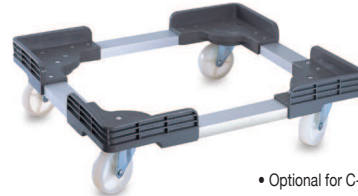

• Optional for C-15

15-R
Trolley

Inter-dimension
Size: 555 x 495 x 125 (mm)
21-7/8 x 19-1/2 x 4-7/8 (inch)
Outer-dimension
Size: 578 x 518 x 160 (mm)
22-3/4 x 20-3/8 x 6-1/4 (inch)
4 sets / 6.08 cuft
40 ft / 1,348 sets
Packed in bulk pack
Bar code no. 489 1729 10015 9