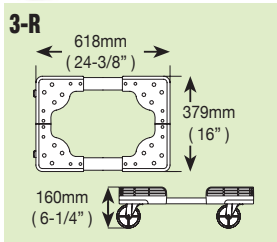

1-R Trolley
Inter-dimension
Size: 485 x 356 x 125 (mm)
19-1/8 x 14 x 4-7/8 (inch)
Outer-dimension
Size: 508 x 379 x 160 (mm)
20 x 14-7/8 x 6-1/4 (inch)

• Optional for C-1

4 sets / 3.96 cuft
40 ft / 2,068 sets
Packed in bulk pack
Bar code no. 489 1729 10001 2

2-R Trolley
Inter-dimension
Size: 545 x 356 x 125 (mm)
21-1/2 x 14 x 4-7/8 (inch)
Outer-dimension
Size: 568 x 379 x 160 (mm)
22-3/8 x 14-7/8 x 6-1/4 (inch)

• Optional for C-2

4 sets / 4.42 cuft
40 ft / 1,852 sets
Packed in bulk pack
Bar code no. 489 1729 10002 9

3-R Trolley
Inter-dimension
Size: 595 x 383 x 125 (mm)
23-3/8 x 15-1/8 x 4-7/8 (inch)
Outer-dimension
Size: 618 x 406 x 160 (mm)
24-3/8 x 16 x 6-1/4 (inch)

• Optional for C-3

4 sets / 5.13 cuft
40 ft / 1,596 sets
Packed in bulk pack
Bar code no. 489 1729 10003 6

4-R Trolley
Inter-dimension
Size: 540 x 423 x 125 (mm)
21-1/4 x 16-5/8 x 4-7/8 (inch)
Outer-dimension
Size: 563 x 446 x 160 (mm)
22-1/8 x 17-5/8 x 6-1/4 (inch)

• Optional for C-4, C-5

4 sets / 5.13 cuft
40 ft / 1,596 sets
Packed in bulk pack
Bar code no. 489 1729 10004 3