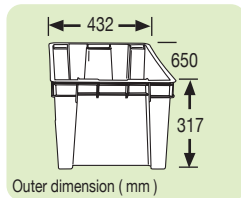

Packed in loose pack

Bar code no. 489 1729 20100 9

C-2
Rectangular Container

Inner-dimension
Size: 488 x 348 x 205 (mm)
19-1/4 x 13-3/4 x 8-1/8 (inch)
Outer-dimension
Size: 580 x 376 x 210 (mm)
22-7/8 x 14-3/4 x 8-1/4 (inch)

12 pcs / 5.69 cuft
40 ft / 4,320 pcs

Packed in loose pack

Bar code no. 489 1729 20200 6

C-3
Rectangular Container

Inner-dimension
Size: 545 x 397 x 312 (mm)
21-1/2 x 15-5/8 x 12-3/8 (inch)
Outer-dimension
Size: 650 x 432 x 317 (mm)
25-5/8 x 17 x 12-1/2 (inch)

12 pcs / 10.25 cuft
40 ft / 2,400 pcs

Packed in loose pack

Bar code no. 489 1729 20300 3

C-4
Rectangular Container

Inner-dimension
Size: 505 x 385 x 237 (mm)
19-7/8 x 15-1/8 x 9-3/8 (inch)
Outer-dimension
Size: 556 x 420 x 245 (mm)
21-7/8 x 16-1/2 x 9-5/8 (inch)
12 pcs / 22.8 cuft
40 ft / 1,080 pcs
Packed in loose pack
Bar code no. 489 1729 20400 0

C-5
Rectangular Container

Inner-dimension
Size: 505 x 388 x 375 (mm)
19-7/8 x 15-1/4 x 14-3/4 (inch)
Outer-dimension
Size: 555 x 423 x 380 (mm)
21-7/8 x 16-5/8 x 15 (inch)
12 pcs / 37.42 cuft
40 ft / 648 pcs
Packed in loose pack
Bar code no. 489 1729 20500 7