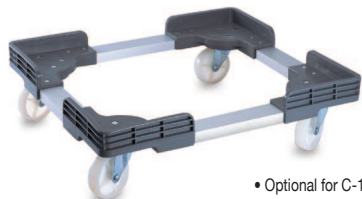

• Optional for C-15

15-R Trolley
Inter-dimension
Size: 555 x 495 x 125 (mm)
21-7/8 x 19-1/2 x 4-7/8 (inch)
Outer-dimension
Size: 578 x 518 x 160 (mm)
22-3/4 x 20-3/8 x 6-1/4 (inch)

4 sets / 6.08 cuft
40 ft / 1,348 sets
Packed in bulk pack
Bar code no. 489 1729 10015 9