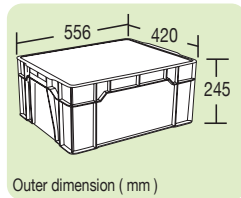

Packed in loose pack

Bar code no. 489 1729 20100 9

C-2
Rectangular Container

Inner-dimension
Size: 488 x 348 x 205 (mm)
19-1/4 x 13-3/4 x 8-1/8 (inch)
Outer-dimension
Size: 580 x 376 x 210 (mm)
22-7/8 x 14-3/4 x 8-1/4 (inch)

12 pcs / 5.69 cuft
40 ft / 4,320 pcs

Packed in loose pack

Bar code no. 489 1729 20200 6

C-3
Rectangular Container

Inner-dimension
Size: 545 x 397 x 312 (mm)
21-1/2 x 15-5/8 x 12-3/8 (inch)
Outer-dimension
Size: 650 x 432 x 317 (mm)
25-5/8 x 17 x 12-1/2 (inch)

12 pcs / 10.25 cuft
40 ft / 2,400 pcs

Packed in loose pack

Bar code no. 489 1729 20300 3

C-4
Rectangular Container

Inner-dimension
Size: 505 x 385 x 237 (mm)
19-7/8 x 15-1/8 x 9-3/8 (inch)
Outer-dimension
Size: 556 x 420 x 245 (mm)
21-7/8 x 16-1/2 x 9-5/8 (inch)
12 pcs / 22.8 cuft
40 ft / 1,080 pcs
Packed in loose pack
Bar code no. 489 1729 20400 0

C-5
Rectangular Container

Inner-dimension
Size: 505 x 388 x 375 (mm)
19-7/8 x 15-1/4 x 14-3/4 (inch)
Outer-dimension
Size: 555 x 423 x 380 (mm)
21-7/8 x 16-5/8 x 15 (inch)
12 pcs / 37.42 cuft
40 ft / 648 pcs
Packed in loose pack
Bar code no. 489 1729 20500 7