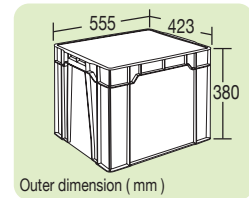

Packed in loose pack

Bar code no. 489 1729 20100 9

C-2
Rectangular Container

Inner-dimension
Size: 488 x 348 x 205 (mm)
19-1/4 x 13-3/4 x 8-1/8 (inch)
Outer-dimension
Size: 580 x 376 x 210 (mm)
22-7/8 x 14-3/4 x 8-1/4 (inch)

12 pcs / 5.69 cuft
40 ft / 4,320 pcs

Packed in loose pack

Bar code no. 489 1729 20200 6

C-3
Rectangular Container

Inner-dimension
Size: 545 x 397 x 312 (mm)
21-1/2 x 15-5/8 x 12-3/8 (inch)
Outer-dimension
Size: 650 x 432 x 317 (mm)
25-5/8 x 17 x 12-1/2 (inch)

12 pcs / 10.25 cuft
40 ft / 2,400 pcs

Packed in loose pack

Bar code no. 489 1729 20300 3

C-4
Rectangular Container

Inner-dimension
Size: 505 x 385 x 237 (mm)
19-7/8 x 15-1/8 x 9-3/8 (inch)
Outer-dimension
Size: 556 x 420 x 245 (mm)
21-7/8 x 16-1/2 x 9-5/8 (inch)
12 pcs / 22.8 cuft
40 ft / 1,080 pcs
Packed in loose pack
Bar code no. 489 1729 20400 0

C-5
Rectangular Container

Inner-dimension
Size: 505 x 388 x 375 (mm)
19-7/8 x 15-1/4 x 14-3/4 (inch)
Outer-dimension
Size: 555 x 423 x 380 (mm)
21-7/8 x 16-5/8 x 15 (inch)
12 pcs / 37.42 cuft
40 ft / 648 pcs
Packed in loose pack
Bar code no. 489 1729 20500 7