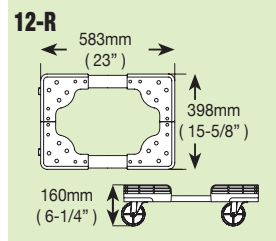

3-R Trolley
Inter-dimension
Size: 595 x 383 x 125 (mm)
23-3/8 x 15-1/8 x 4-7/8 (inch)
Outer-dimension
Size: 618 x 406 x 160 (mm)
24-3/8 x 16 x 6-1/4 (inch)

• Optional for C-3

4 sets / 5.13 cuft
40 ft / 1,596 sets
Packed in bulk pack
Bar code no. 489 1729 10003 6

4-R Trolley
Inter-dimension
Size: 540 x 423 x 125 (mm)
21-1/4 x 16-5/8 x 4-7/8 (inch)
Outer-dimension
Size: 563 x 446 x 160 (mm)
22-1/8 x 17-5/8 x 6-1/4 (inch)

• Optional for C-4, C-5

4 sets / 5.13 cuft
40 ft / 1,596 sets
Packed in bulk pack
Bar code no. 489 1729 10004 3

7-R Trolley
Inter-dimension
Size: 577 x 357 x 125 (mm)
22-3/4 x 14 x 4-7/8 (inch)
Outer-dimension
Size: 600 x 380 x 160 (mm)
23-5/8 x 15 x 6-1/4 (inch)

• Optional for C-7

4 sets / 4.67 cuft
40 ft / 1,752 sets
Packed in bulk pack
Bar code no. 489 1729 10007 4

12-R Trolley
Inter-dimension
Size: 560 x 375 x 125 (mm)
22 x 14-3/4 x 4-7/8 (inch)
Outer-dimension
Size: 583 x 398 x 160 (mm)
23 x 15-5/8 x 6-1/4 (inch)

• Optional for C-12, C-13, C-14

4 sets / 4.73 cuft
40 ft / 1,732 sets
Packed in bulk pack
Bar code no. 489 1729 10120 0