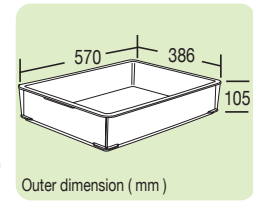

Packed in polybag

Bar code no. 489 1729 00290 3

43 L

C-10

Foldable Container

Size: 538 x 378 x 270 (mm)
21-3/16 x 14-7/8 x 10-5/8 (inch)

12 pcs / 5.06 cuft
40 ft / 4,860 pcs

Packed in polybag

Bar code no. 489 1729 20010 1

10
L

C-12
Rectangular Container

Inner-dimension
Size: 532 x 347 x 60 (mm)
21 x 13-5/8 x 2-3/8 (inch)
Outer-dimension
Size: 572 x 386 x 72 (mm)
22-1/2 x 15-1/4 x 2-7/8 (inch)
6 pcs / 3.16 cuft
40 ft / 3,888 pcs
Packed in bulk pack
Bar code no. 489 1729 20012 5

16
L

C-13
Rectangular Container

Inner-dimension
Size: 532 x 347 x 93 (mm)
20-7/8 x 13-5/8 x 3-5/8 (inch)
Outer-dimension
Size: 570 x 386 x 105 (mm)
22-1/2 x 15-1/4 x 4-1/8 (inch)
6 pcs / 4.87 cuft
40 ft / 2,520 pcs
Packed in bulk pack
Bar code no. 489 1729 20013 2

20
L

C-14
Rectangular Container

Inner-dimension
Size: 532 x 350 x 120 (mm)
21 x 13-3/4 x 4-3/4 (inch)
Outer-dimension
Size: 573 x 390 x 130 (mm)
22-1/2 x 15-3/8 x 5-1/8 (inch)
6 pcs / 5.87 cuft
40 ft / 2,094 pcs
Packed in bulk pack
Bar code no. 489 1729 20014 9