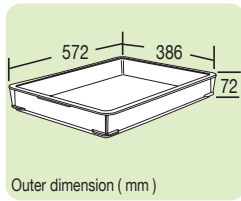

Packed in polybag

Bar code no. 489 1729 00290 3

43 L

C-10

Foldable Container

Size: 538 x 378 x 270 (mm)
21-3/16 x 14-7/8 x 10-5/8 (inch)

12 pcs / 5.06 cuft
40 ft / 4,860 pcs

Packed in polybag

Bar code no. 489 1729 20010 1

10
L

C-12
Rectangular Container

Inner-dimension
Size: 532 x 347 x 60 (mm)
21 x 13-5/8 x 2-3/8 (inch)
Outer-dimension
Size: 572 x 386 x 72 (mm)
22-1/2 x 15-1/4 x 2-7/8 (inch)
6 pcs / 3.16 cuft
40 ft / 3,888 pcs
Packed in bulk pack
Bar code no. 489 1729 20012 5

16
L

C-13
Rectangular Container

Inner-dimension
Size: 532 x 347 x 93 (mm)
20-7/8 x 13-5/8 x 3-5/8 (inch)
Outer-dimension
Size: 570 x 386 x 105 (mm)
22-1/2 x 15-1/4 x 4-1/8 (inch)
6 pcs / 4.87 cuft
40 ft / 2,520 pcs
Packed in bulk pack
Bar code no. 489 1729 20013 2

Inter-dimension
Size: 555 x 495 x 125 (mm)
21-7/8 x 19-1/2 x 4-7/8 (inch)
Outer-dimension
Size: 578 x 518 x 160 (mm)
22-3/4 x 20-3/8 x 6-1/4 (inch)
4 sets / 6.08 cuft
40 ft / 1,348 sets
Packed in bulk pack
Bar code no. 489 1729 10015 9