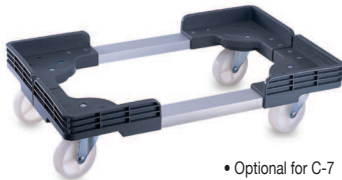

Customize measurements
are welcome

1-R Trolley
Inter-dimension
Size: 485 x 356 x 125 (mm)
19-1/8 x 14 x 4-7/8 (inch)
Outer-dimension
Size: 508 x 379 x 160 (mm)
20 x 14-7/8 x 6-1/4 (inch)

• Optional for C-1

4 sets / 3.96 cuft
40 ft / 2,068 sets
Packed in bulk pack
Bar code no. 489 1729 10001 2

2-R Trolley
Inter-dimension
Size: 545 x 356 x 125 (mm)
21-1/2 x 14 x 4-7/8 (inch)
Outer-dimension
Size: 568 x 379 x 160 (mm)
22-3/8 x 14-7/8 x 6-1/4 (inch)

• Optional for C-2

4 sets / 4.42 cuft
40 ft / 1,852 sets
Packed in bulk pack
Bar code no. 489 1729 10002 9

3-R Trolley
Inter-dimension
Size: 595 x 383 x 125 (mm)
23-3/8 x 15-1/8 x 4-7/8 (inch)
Outer-dimension
Size: 618 x 406 x 160 (mm)
24-3/8 x 16 x 6-1/4 (inch)

• Optional for C-3

4 sets / 5.13 cuft
40 ft / 1,596 sets
Packed in bulk pack
Bar code no. 489 1729 10003 6

4-R Trolley
Inter-dimension
Size: 540 x 423 x 125 (mm)
21-1/4 x 16-5/8 x 4-7/8 (inch)
Outer-dimension
Size: 563 x 446 x 160 (mm)
22-1/8 x 17-5/8 x 6-1/4 (inch)

• Optional for C-4, C-5

4 sets / 5.13 cuft
40 ft / 1,596 sets
Packed in bulk pack
Bar code no. 489 1729 10004 3

7-R Trolley
Inter-dimension
Size: 577 x 357 x 125 (mm)
22-3/4 x 14 x 4-7/8 (inch)
Outer-dimension
Size: 600 x 380 x 160 (mm)
23-5/8 x 15 x 6-1/4 (inch)

• Optional for C-7

4 sets / 4.67 cuft
40 ft / 1,752 sets
Packed in bulk pack
Bar code no. 489 1729 10007 4

12-R Trolley
Inter-dimension
Size: 560 x 375 x 125 (mm)
22 x 14-3/4 x 4-7/8 (inch)
Outer-dimension
Size: 583 x 398 x 160 (mm)
23 x 15-5/8 x 6-1/4 (inch)

• Optional for C-12, C-13, C-14

4 sets / 4.73 cuft
40 ft / 1,732 sets
Packed in bulk pack
Bar code no. 489 1729 10120 0

• R Series

• Optional for C-15

15-R Trolley
Inter-dimension
Size: 555 x 495 x 125 (mm)
21-7/8 x 19-1/2 x 4-7/8 (inch)
Outer-dimension
Size: 578 x 518 x 160 (mm)
22-3/4 x 20-3/8 x 6-1/4 (inch)