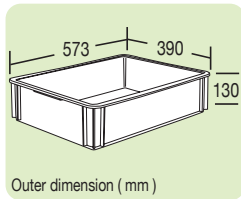

Packed in polybag

Bar code no. 489 1729 00290 3

43 L

C-10

Foldable Container

Size: 538 x 378 x 270 (mm)
21-3/16 x 14-7/8 x 10-5/8 (inch)

12 pcs / 5.06 cuft
40 ft / 4,860 pcs

Packed in polybag

Bar code no. 489 1729 20010 1

10
L

C-12
Rectangular Container

Inner-dimension
Size: 532 x 347 x 60 (mm)
21 x 13-5/8 x 2-3/8 (inch)
Outer-dimension
Size: 572 x 386 x 72 (mm)
22-1/2 x 15-1/4 x 2-7/8 (inch)
6 pcs / 3.16 cuft
40 ft / 3,888 pcs
Packed in bulk pack
Bar code no. 489 1729 20012 5

16
L

C-13
Rectangular Container

Inner-dimension
Size: 532 x 347 x 93 (mm)
20-7/8 x 13-5/8 x 3-5/8 (inch)
Outer-dimension
Size: 570 x 386 x 105 (mm)
22-1/2 x 15-1/4 x 4-1/8 (inch)
6 pcs / 4.87 cuft
40 ft / 2,520 pcs
Packed in bulk pack
Bar code no. 489 1729 20013 2

20
L

C-14
Rectangular Container

Inner-dimension
Size: 532 x 350 x 120 (mm)
21 x 13-3/4 x 4-3/4 (inch)
Outer-dimension
Size: 573 x 390 x 130 (mm)
22-1/2 x 15-3/8 x 5-1/8 (inch)
6 pcs / 5.87 cuft
40 ft / 2,094 pcs
Packed in bulk pack
Bar code no. 489 1729 20014 9