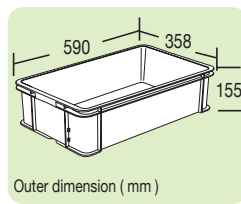

C-5
Rectangular Container

Inner-dimension
Size: 505 x 388 x 375 (mm)
19-7/8 x 15-1/4 x 14-3/4 (inch)
Outer-dimension
Size: 555 x 423 x 380 (mm)
21-7/8 x 16-5/8 x 15 (inch)
12 pcs / 37.42 cuft
40 ft / 648 pcs
Packed in loose pack
Bar code no. 489 1729 20500 7

• Optional for C-4 & C-5

C-4-1
Lid for C-4 & C-5

Outer-dimension
Size: 564 x 428 x 22 (mm)
22-1/4 x 16-7/8 x 7/8 (inch)
24 pcs / 2.69 cuft
40 ft / 18,288 pcs
Packed in bulk pack
Bar code no. 489 1729 02041 9

C-6

Rectangular Container

Inner-dimension:
Size: 532 x 343 x 65 (mm)
20-7/8 x 13-1/2 x 2-1/2 (inch)
Outer-dimension
Size: 570 x 381 x 75 (mm)
22-1/2 x 15 x 3 (inch)

12 pcs / 6.70 cuft
40 ft / 3,672 pcs

Packed in bulk pack

Bar code no. 489 1729 20600 4

24 L

C-7

Rectangular Container

Inner-dimension
Size: 547 x 323 x 142 (mm)
21-5/8 x 12-3/4 x 5-5/8 (inch)
Outer-dimension
Size: 590 x 358 x 155 (mm)
23-1/4 x 14-1/8 x 6-1/8 (inch)