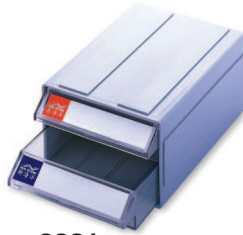

12 pcs / 8.74 cuft
40 ft / 2,808 pcs

Packed in bulk pack

Bar code no. 489 1729 08816 7

8817
Parts Storage Organizer

Size: 480 x 207 x 175 (mm)
18-7/8 x 8-1/4 x 6-7/8 (inch)

12 pcs / 6.05 cuft
40 ft / 4,056 pcs

Packed in bulk pack

Bar code no. 489 1729 08817 4

8820
Multi-purpose Organizer
 Size: 195 x 130 x 86 (mm)
 7-5/8 x 5-1/8 x 3-3/8 (inch)
 24 sets / 2.00 cuft
 40 ft / 24,600 sets
Packed in poly bag
 Bar code no. 489 1729 08820 4